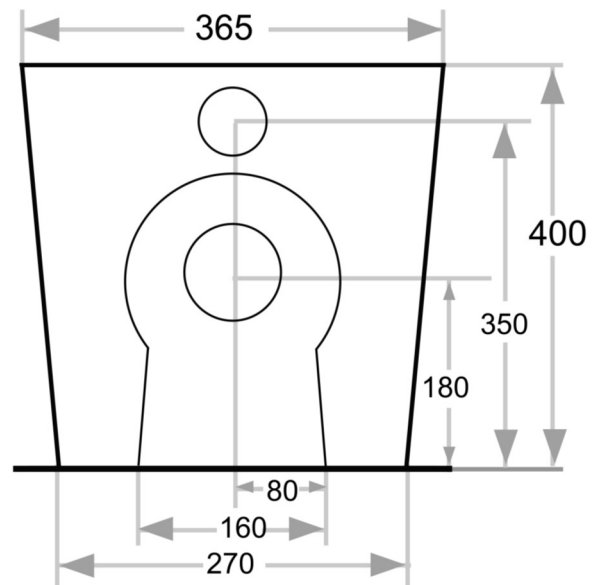

CAI PEDESTAL PAN & SEAT (M2370B)

Includes:
Soft Close Quick Release Seat
Variable Set-Out 100-130mm

Suitable for use with all
TECE Floor Mount Cisterns

Manufactured in PRC

2 Years Warranty

Proudly imported and distributed by
Gro Agencies Pty Ltd
Unit 2 / 37 Howe St, Osborne Park, WA, 6017
P 08 9446 3288 E info@groagencies.com.au W www.groagencies.com.au