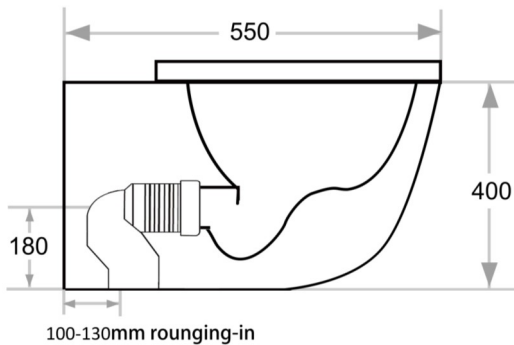

CAI PEDESTAL PAN & SEAT (M2370B)

Includes:
Soft Close Quick Release Seat
Variable Set-Out 100-130mm

Suitable for use with all
TECE Floor Mount Cisterns

Manufactured in PRC

2 Years Warranty

Proudly imported and distributed by
Gro Agencies Pty Ltd
Unit 2 / 37 Howe St, Osborne Park, WA, 6017
P 08 9446 3288 E info@groagencies.com.au W www.groagencies.com.au