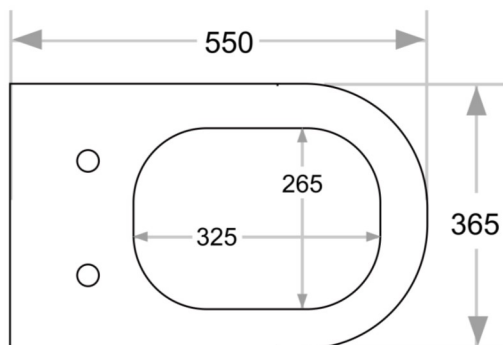

CAI PEDESTAL PAN & SEAT (M2370B)

Includes:
Soft Close Quick Release Seat
Variable Set-Out 100-130mm

Suitable for use with all
TECE Floor Mount Cisterns

Manufactured in PRC

2 Years Warranty

Proudly imported and distributed by
Gro Agencies Pty Ltd
Unit 2 / 37 Howe St, Osborne Park, WA, 6017
P 08 9446 3288 E info@groagencies.com.au W www.groagencies.com.au